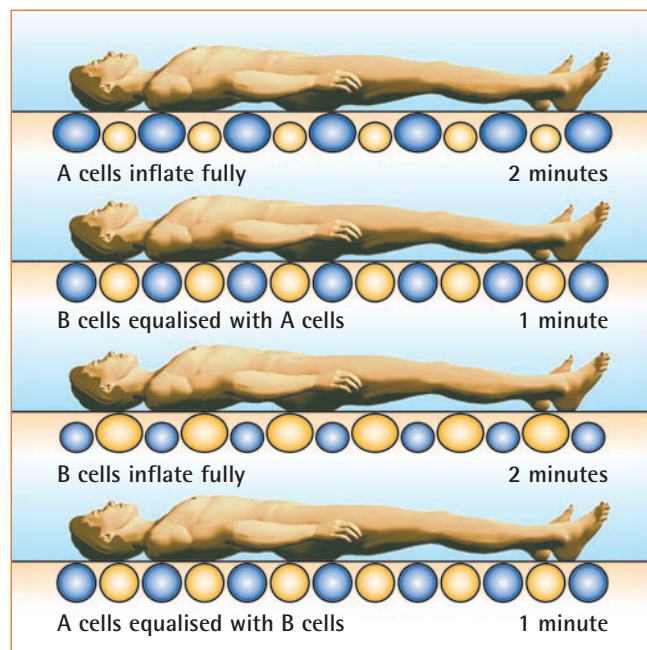

AIR~SUPPORT RIBCUSHION

Alternating air mattress system

Technical specifications

Ribbed mattress

Colour	Green with green cover
Height inflated	120mm (4.5")
Number of ribs	18 ribbed segments
Dimensions	1981mm L x 914mm W (78" X 36") c/w tuck-in flaps
Material	Non-toxic stain-resistant nylon with PVC, 0.41mm thick
Warranty	12 months

Air pump

Cycle time	6 minutes
Pressure range	40mm Hg to 130mm Hg
Power cord	1.8 metres
Colour	Light grey/green base
Dimensions	11cm height x 22.5cm deep x 10cm wide
Weight	1.3kg
Construction	Impact-resistant plastic shell and base
Warranty	12 months

Ordering information

39000-00	Air~Support Ribcushion air bed 220V c/w mattress
39001-00	Ribcushion mattress only

Alternating pressure cycles

Mattress cycles by inflating the A and B cells shown below in a total cycle time of 6 minutes broken into four phases.

Typical weight distribution of adult male

Alternating pressure relief redistributes the pressure on the patient to allow better blood circulation.

Hawksley • Medical and Laboratory Equipment

Marlborough Road, Lancing Business Park, Lancing, W. Sussex BN15 8TN, UK