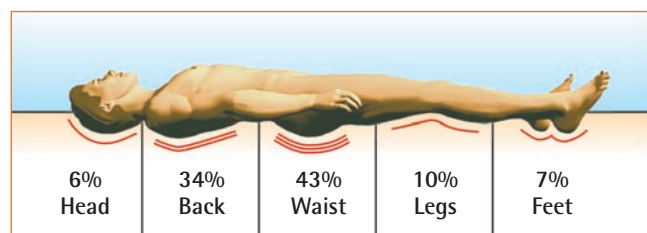

Ordering information

39000-00	Air~Support Ribcushion air bed 220V c/w mattress
39001-00	Ribcushion mattress only

Alternating pressure cycles

Mattress cycles by inflating the A and B cells shown below in a total cycle time of 6 minutes broken into four phases.

Typical weight distribution of adult male

Alternating pressure relief redistributes the pressure on the patient to allow better blood circulation.

Hawksley • Medical and Laboratory Equipment

Marlborough Road, Lancing Business Park, Lancing, W. Sussex BN15 8TN, UK